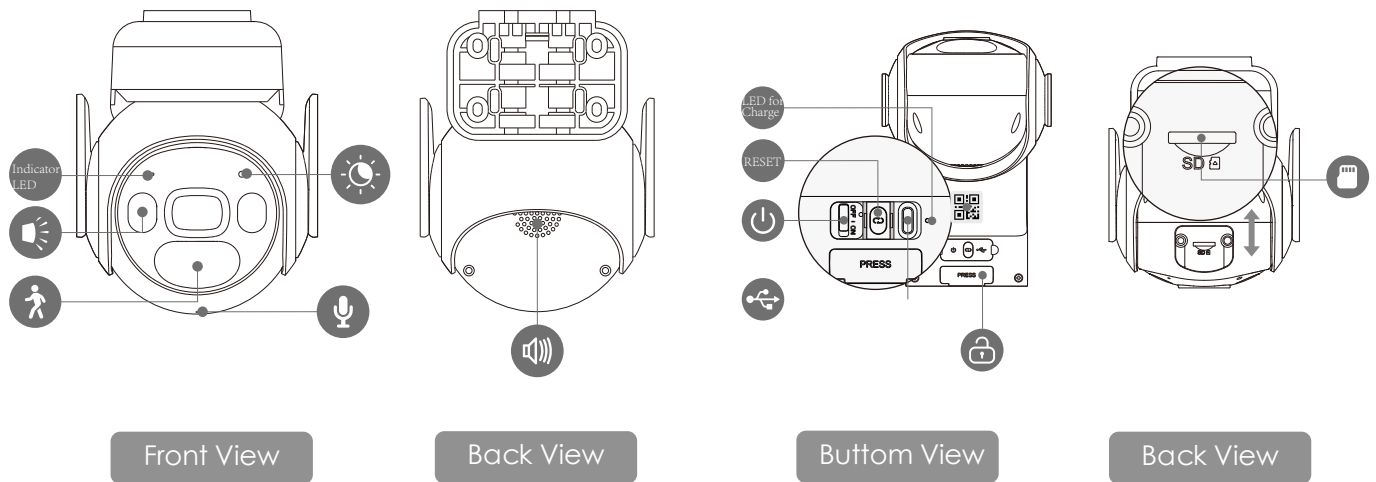

Specifications

Camera

3MP(2304*1296)
Night Vision: 20m(23ft) Distance
3.6mm Fixed Lens
Field of View : 120° (D),
(330° Pan, 90° Tilt)
15000mAh Rechargeable Battery

Video & Audio

Video Compression : H.265
Up to 15fps Frame Rate
8x Digital Zoom
Two-way Audio

Notice Management

Motion Detection
Human Detection
Configurable Region
Performance mode

Storage

Local Storage: SD Card (Up to 256GB)
Cloud Storage: Imou Subscription Plan
Record, view, and save events in your Imou app with a 31 day trial of the Imou Subscription Plan.

Network

Wi-Fi:IEEE802.11b/g/n,50m Open Field
Imou App: iOS, Android

Auxiliary Interface

Built-in Mic & Speaker
Power on / off Button
Reset Button

General

DC 5V 2A Power / Imou Solar Panel Supply
Power Consumption:< 3.5W
Operating Temperature:-20°C~+50°C (-4°F~122°F)
Charging Temperature:-0°C~+45°C (32°F~112°F)
Camera Dimensions: 117*110*142 mm (4.64*4.33*5.59 inch)
Camera Weight: 718g (1.58 lb)
CE, UKCA

What's in the box

- 1x Camera
- 1x Power Cable(1m)
- 1x Mounting Template
- 4x Screws
- 1x Quick Start Guide
- 1x Mounting Bracket
- 4x Expansion Screw